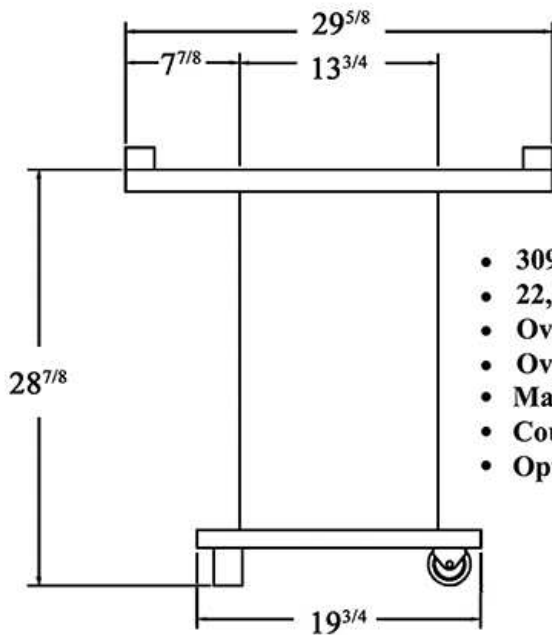

THE TEC® G-SPORT FR

The Latest and Greatest in Infrared Grilling

G-SPORT SPECIFICATIONS

TOP VIEW (SHOWN WITH HOOD OPEN)

FRONT VIEW

GRILL WITH PEDESTAL

PEDESTAL FRONT VIEW

- 309 Square Inches of Cooking Surface
- 22,000 BTU/HR-LP
- Overall Size - $36\frac{1}{4}$ " W x $12\frac{3}{8}$ " H x $21\frac{3}{8}$ " D
- Overall Weight - 68 lbs
- Made of 304 Stainless Steel
- Countertop, Tabletop or Portable Use
- Optional Pedestal Base