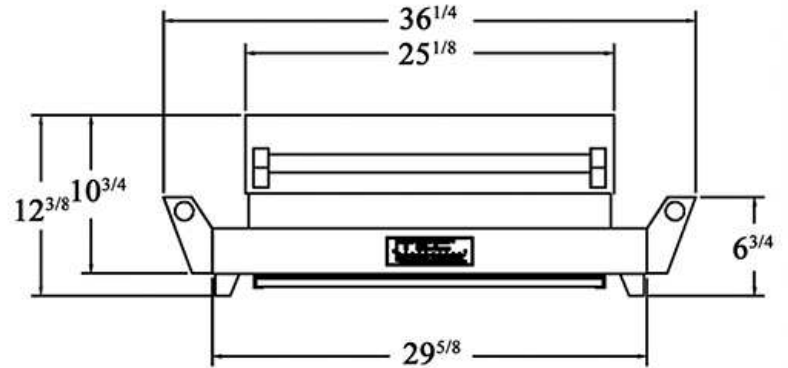

THE TEC® G-SPORT FR

The Latest and Greatest in Infrared Grilling

G-SPORT SPECIFICATIONS

TOP VIEW (SHOWN WITH HOOD OPEN)

FRONT VIEW

GRILL WITH PEDESTAL

PEDESTAL FRONT VIEW

- 309 Square Inches of Cooking Surface
- 22,000 BTU/HR-LP
- Overall Size - $36\frac{1}{4}$ " W x $12\frac{3}{8}$ " H x $21\frac{3}{8}$ " D
- Overall Weight - 68 lbs
- Made of 304 Stainless Steel
- Countertop, Tabletop or Portable Use
- Optional Pedestal Base