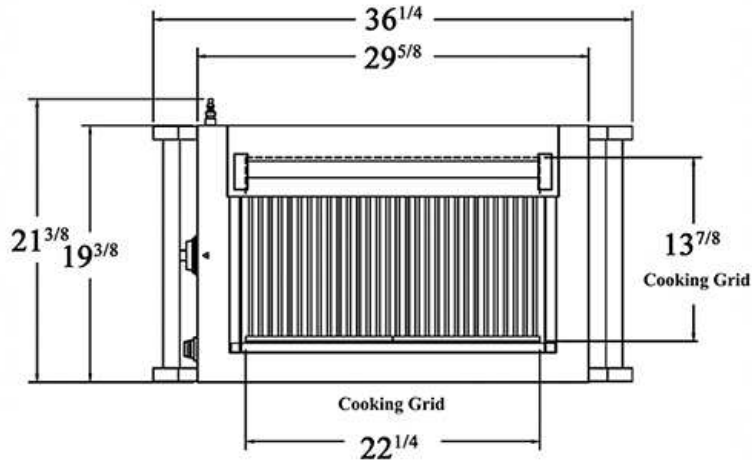

THE TEC® G-SPORT FR

The Latest and Greatest in Infrared Grilling

G-SPORT SPECIFICATIONS

TOP VIEW (SHOWN WITH HOOD OPEN)

FRONT VIEW

GRILL WITH PEDESTAL

PEDESTAL FRONT VIEW

- 309 Square Inches of Cooking Surface
- 22,000 BTU/HR-LP
- Overall Size - $36\frac{1}{4}$ " W x $12\frac{3}{8}$ " H x $21\frac{3}{8}$ " D
- Overall Weight - 68 lbs
- Made of 304 Stainless Steel
- Countertop, Tabletop or Portable Use
- Optional Pedestal Base