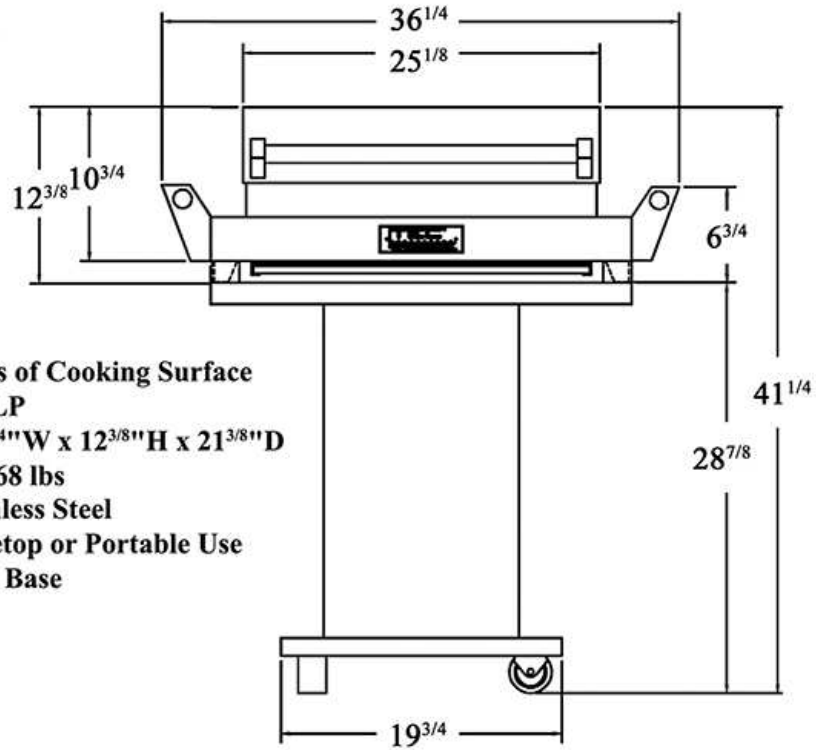

THE TEC® G-SPORT FR

The Latest and Greatest in Infrared Grilling

G-SPORT SPECIFICATIONS

TOP VIEW (SHOWN WITH HOOD OPEN)

FRONT VIEW

GRILL WITH PEDESTAL

PEDESTAL FRONT VIEW

- 309 Square Inches of Cooking Surface
- 22,000 BTU/HR-LP
- Overall Size - $36\frac{1}{4}$ " W x $12\frac{3}{8}$ " H x $21\frac{3}{8}$ " D
- Overall Weight - 68 lbs
- Made of 304 Stainless Steel
- Countertop, Tabletop or Portable Use
- Optional Pedestal Base